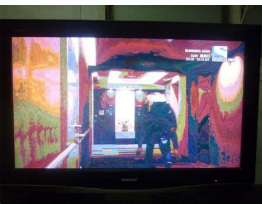

Sharp aquos lc 60le650u troubleshoot